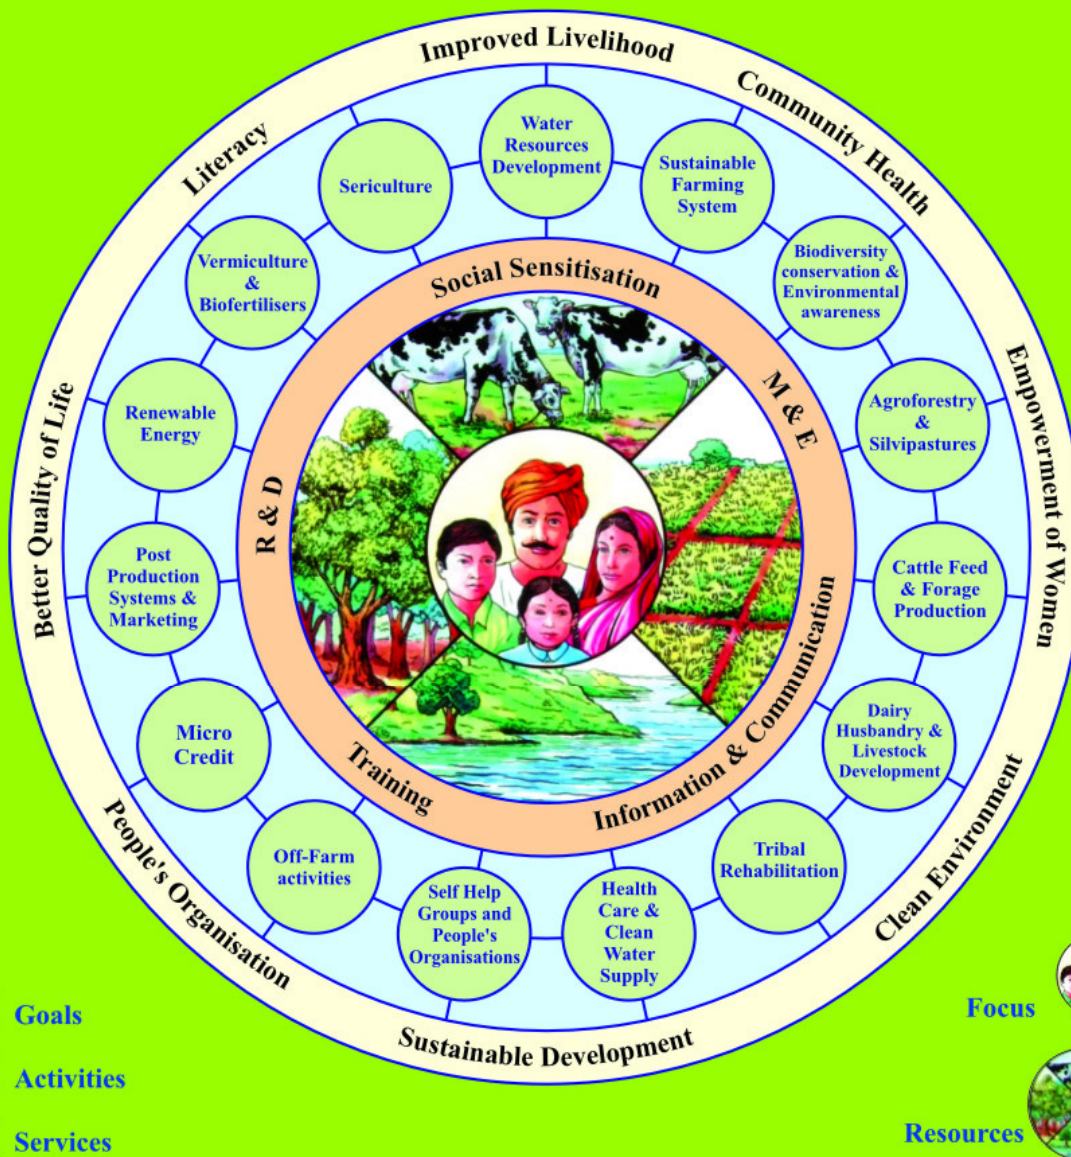

# BAIF'S HOLISTIC PROGRAMME APPROACH

## BAIF MISSION

*BAIF's Mission is to create opportunities of gainful self-employment for the rural families, especially disadvantaged sections, ensuring sustainable livelihood, enriched environment, improved quality of life and good human values. This is being achieved through development research, effective use of local resources, extension of appropriate technologies and upgradation of skills and capabilities with community participation. BAIF is a non-political, secular and professionally managed organisation.*