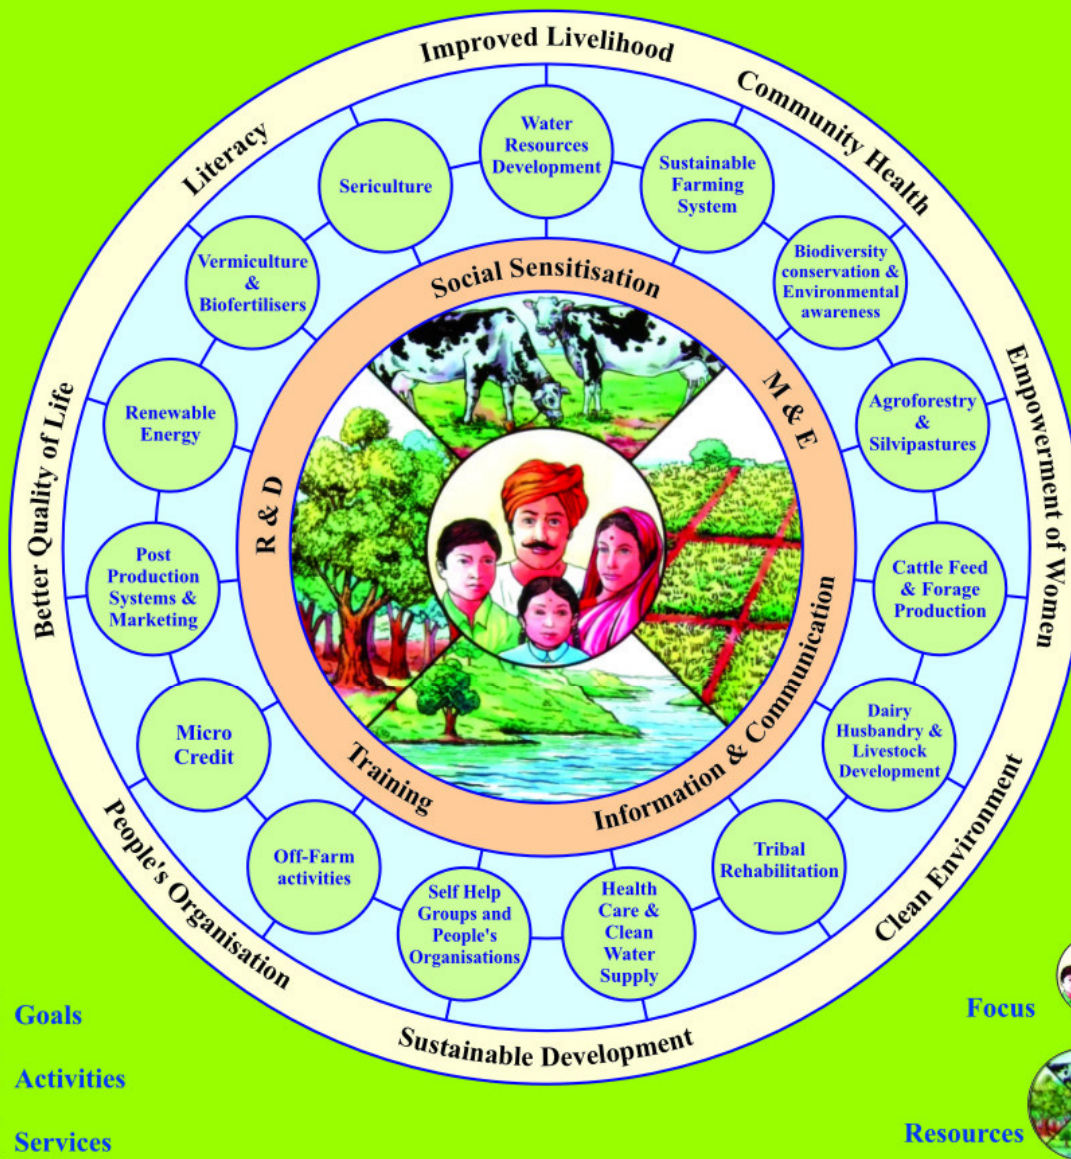

BAIF'S HOLISTIC PROGRAMME APPROACH

BAIF MISSION

BAIF's Mission is to create opportunities of gainful self-employment for the rural families, especially disadvantaged sections, ensuring sustainable livelihood, enriched environment, improved quality of life and good human values. This is being achieved through development research, effective use of local resources, extension of appropriate technologies and upgradation of skills and capabilities with community participation. BAIF is a non-political, secular and professionally managed organisation.